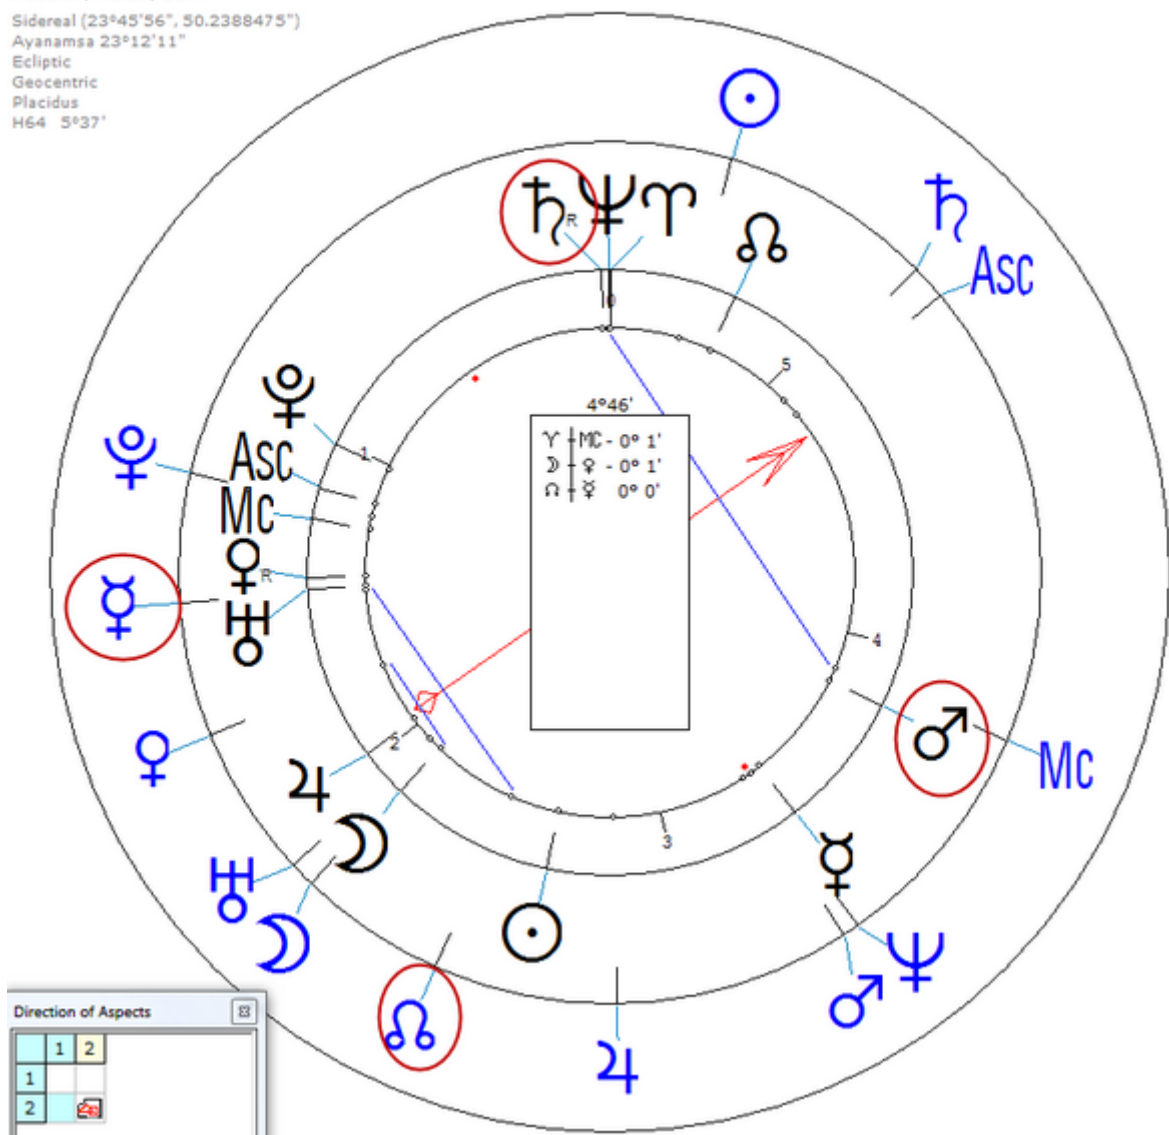

Koresh, David

17 August 1959 at 08:49 (= 08:49 AM)Houston, Texas, 29n46, 95w22
American religious fanatic and psychopath.

<https://www.astro.com/astro-databank/Koresh,_David>

Death by Suicide 19 April 1993 at 12:00 midnight in Waco, TX (Gunshot to head, age 33)

Progressed Lunar Return (Harmonic 64)

Lunar ♀/♁ = ♂_n/♃_n

Koresh, David
17 August 1959 Mon 8:49 (GMT-6) 29°45'47"N 95°21'47"W
Houston, Texas, USA
Sidereal (23°45'56", 50.2388475")
Ayanamsa 23°12'11"
Ecliptic
Geocentric
Placidus
H64 5°37'